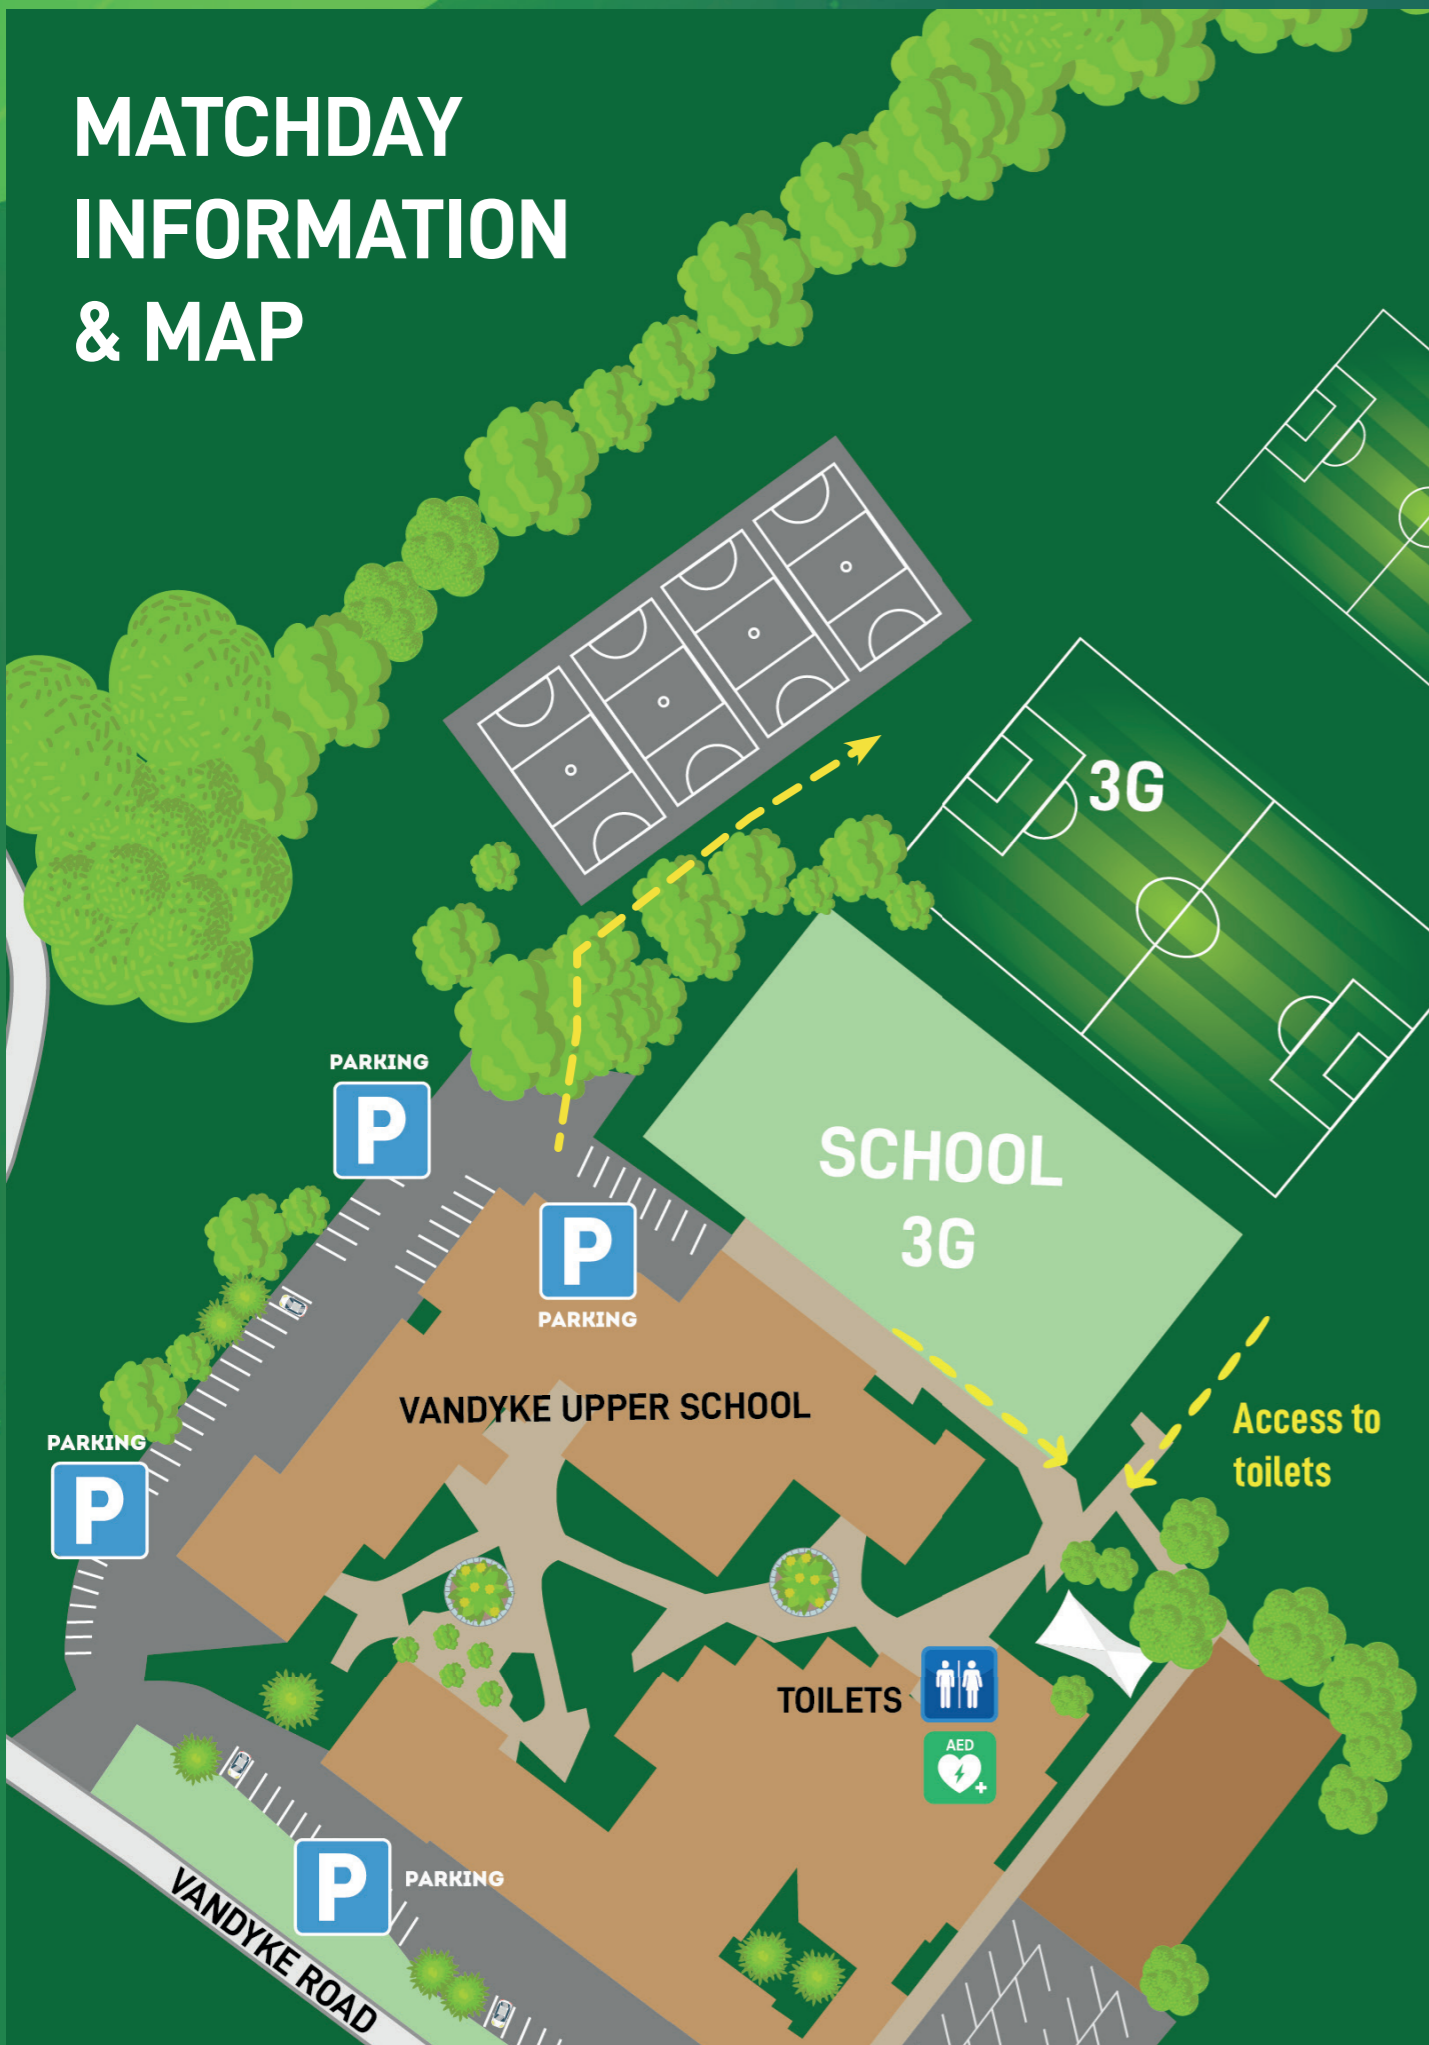

LINSLADE GALAXY GIRLS FC

welcomes you

MATCHDAY INFORMATION

Where: Vandyke Upper School
Vandyke Road
Leighton Buzzard
Bedfordshire LU7 3DY

FIND US:

what3words
scores.pans.memory

 Google Maps

Respect

CHARTER STANDARD
COMMUNITY CLUB

MATCHDAY INFORMATION & MAP

P PARKING:

There are parking spaces to the left and right as you enter the school – you can follow the road around by keeping left if you want to park closer to the pitch areas. The path to get to the pitches is shown on the map in yellow. The netball courts are on your left as you walk from the car parks.

Linslade Galaxy FC nor Vandyke School take any responsibility for personal property or damage to vehicles.

♂♀ TOILETS:

These are located in the building shown on the map along with access points. Please use the male/female changing rooms.

HEALTH & SAFETY INFORMATION

A DEFIBRILATOR is located in the toilet building on the wall by the automatic doors and is marked on the map.

MILTON KEYNES HOSPITAL is located at Standing Way, Milton Keynes MK6 5LD